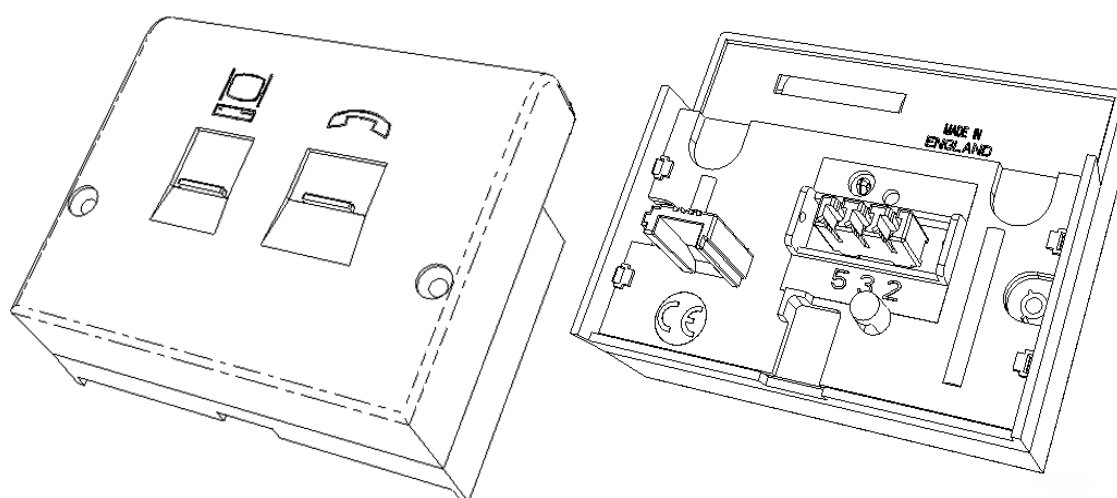

Product information sheet

ADSL Centralised Filter

The Pressac Centralised DSL Filter is designed to plug into a standard NTE5 residential telephone outlet. It provides a straight through connection for DSL modem connection via a shuttered RJ45 socket as well as a filtered telephone socket and filtered 3 way IDC connector for onward connection of extension telephones. With the centralised filter system, the filter becomes an integral part of the wall socket providing a tidy looking fixture with the added benefit of negating the need for subsequent extension sockets to have microfilters plugged into them.

Description

ADSL Centralised Filter

Dimensions (mm)

85 x 70 x 30

Connection ports : Line : BS6312 approved integrated 431A BT plug.
Telephone : Connection via BS6312 4 way BT socket.
Modem : Direct coupled RJ45 (RJ11 compatible) socket
Extension wiring : 3 way IDC connector

Key Features : Moulded from V0 rated material colour matched to BT 1P white
Tested by BT to SIN 346 Issue 2.2
Compatible with Calling Line Identification working
CE Marked – BS EN 55022