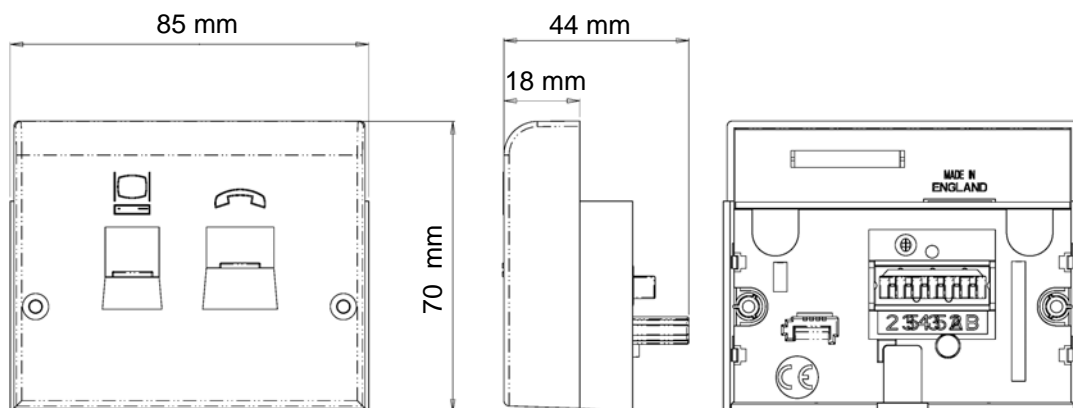

ADSL Centralised Filter 6 way

Available from www.run-it-direct.co.uk

Product Overview

The Pressac Centralised DSL Filter is designed to plug into a standard NTE5 residential telephone outlet. It provides a straight through connection for DSL modem connection via a shuttered RJ45 socket as well as a filtered telephone socket. A 6 way IDC connector is provided for onward connection (filtered) of extension telephones and hard wiring of a DSL modem if required. With the centralised filter system, the filter becomes an integral part of the wall socket providing a tidy looking fixture with the added benefit of negating the need for subsequent extension sockets to have microfilters plugged into them

Key Features

- V0 rated material colour matched to BT 1P white
- Tested by BT to SIN 346 Issue 2.2
- Compatible with Calling Line Identification working
- CE Marked – BS EN 55022

data sheet