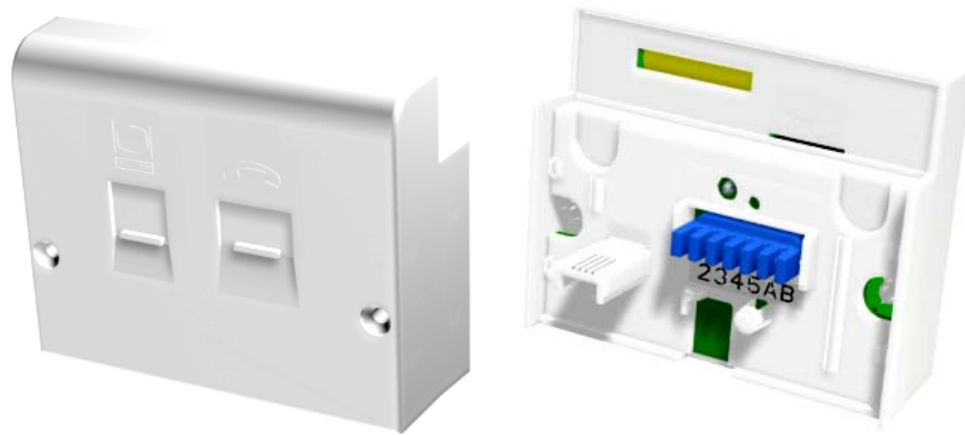

ADSL Centralised Filter 6 way

Available from www.run-it-direct.co.uk

Product Overview

The Pressac Centralised DSL Filter is designed to plug into a standard NTE5 residential telephone outlet. It provides a straight through connection for DSL modem connection via a shuttered RJ45 socket as well as a filtered telephone socket. A 6 way IDC connector is provided for onward connection (filtered) of extension telephones and hard wiring of a DSL modem if required. With the centralised filter system, the filter becomes an integral part of the wall socket providing a tidy looking fixture with the added benefit of negating the need for subsequent extension sockets to have microfilters plugged into them

Connection

- Line : BS6312 approved integrated 431A BT plug.
- Telephone : Connection via BS6312 4 way BT socket.
- Modem : Direct coupled RJ45 (RJ11compatible) socket
- Extension / ADSL wiring : 6 way IDC connector

Key Features

- V0 rated material colour matched to BT 1P white
- Tested by BT to SIN 346 Issue 2.2
- Compatible with Calling Line Identification working
- CE Marked – BS EN 55022

data sheet